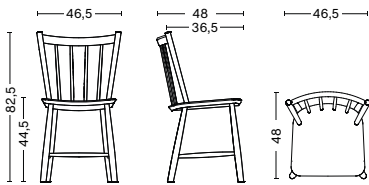

## J41 CHAIR

DESIGN BY BØRGE MOGENSEN, 2017

HAY's reproduction of Børge Mogensen's classic J41 Chair has a slightly slanted backrest and widely-spaced spindles creating an uncluttered design that offers a timeless quality. Crafted in solid wood, the design combines natural warmth and comfort with durability. Available in oak or beech in a variety of oiled, natural or coloured finishes.

### DIMENSIONS

WIDTH 46,5 CM

DEPTH 48 CM

HEIGHT 82,5 CM

SEAT HEIGHT 44,5 CM

SEAT WIDTH 36,5 CM